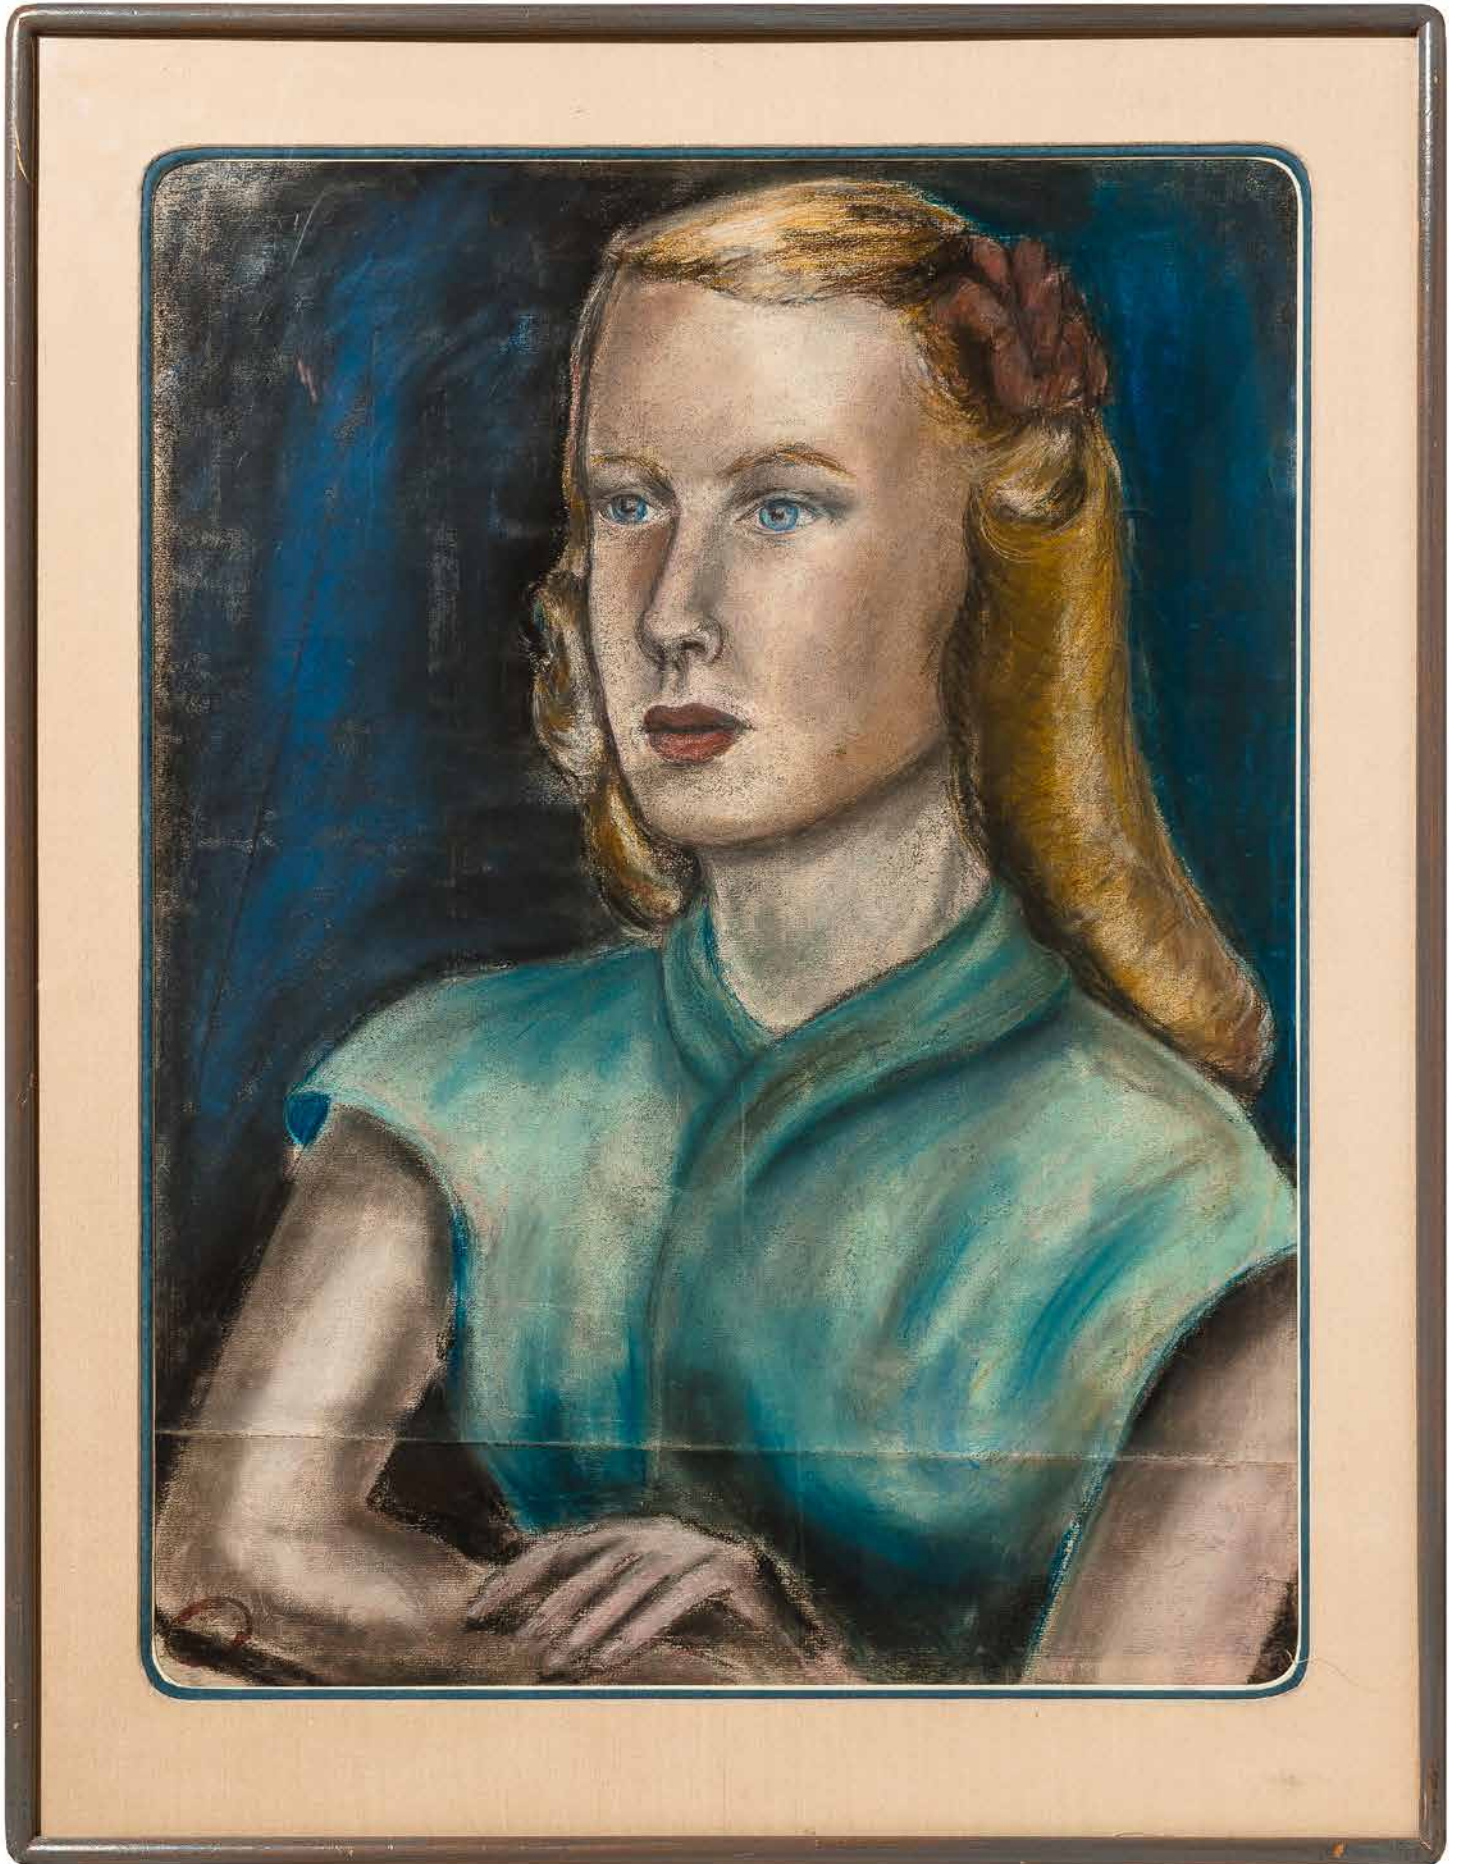

BETWEEN THE COVERS RARE BOOKS

112 Nicholson Rd, Gloucester City, NJ 08030 (856) 456-8008 betweenthecovers.com

Sylvia Plath

Painted Portrait of Arden Tapley

\$35,000

Pastel portrait hand painted by Plath of her high school friend and classmate Arden Tapley, executed in pastels. Measuring 19" x 25". Framed and glazed. One intentional crease across the lower edge (probably so the image could be displayed without showing the subject's amateurishly executed hands) and a small red stamp lower left corner, else fine. Matted and framed to 23¼" x 30".

Undated, but probably from 1950, the year that Plath and Arden Tapley graduated together from Wellesley High School. Tapley's daughter recalled that her mother often spoke of her friendship with Sylvia, and that both were rather "shy, sensitive girls who naturally gravitated toward each other." She said that when she first saw this image she immediately recognized it as her mother, so Plath did capture an essence of her young friend, although admittedly her mastery of the craft of portraiture was limited.

We have never seen such an artwork by Plath offered on the market; her sketch of Ted Hughes that was done seven years later and sold for \$49,000 was a considerably less "finished" work, albeit one that showed a more mature command of style and representation. All of Plath's significant art works have long been institutionalized. A heartfelt image of a close friend by the noted writer. Provenance on request.