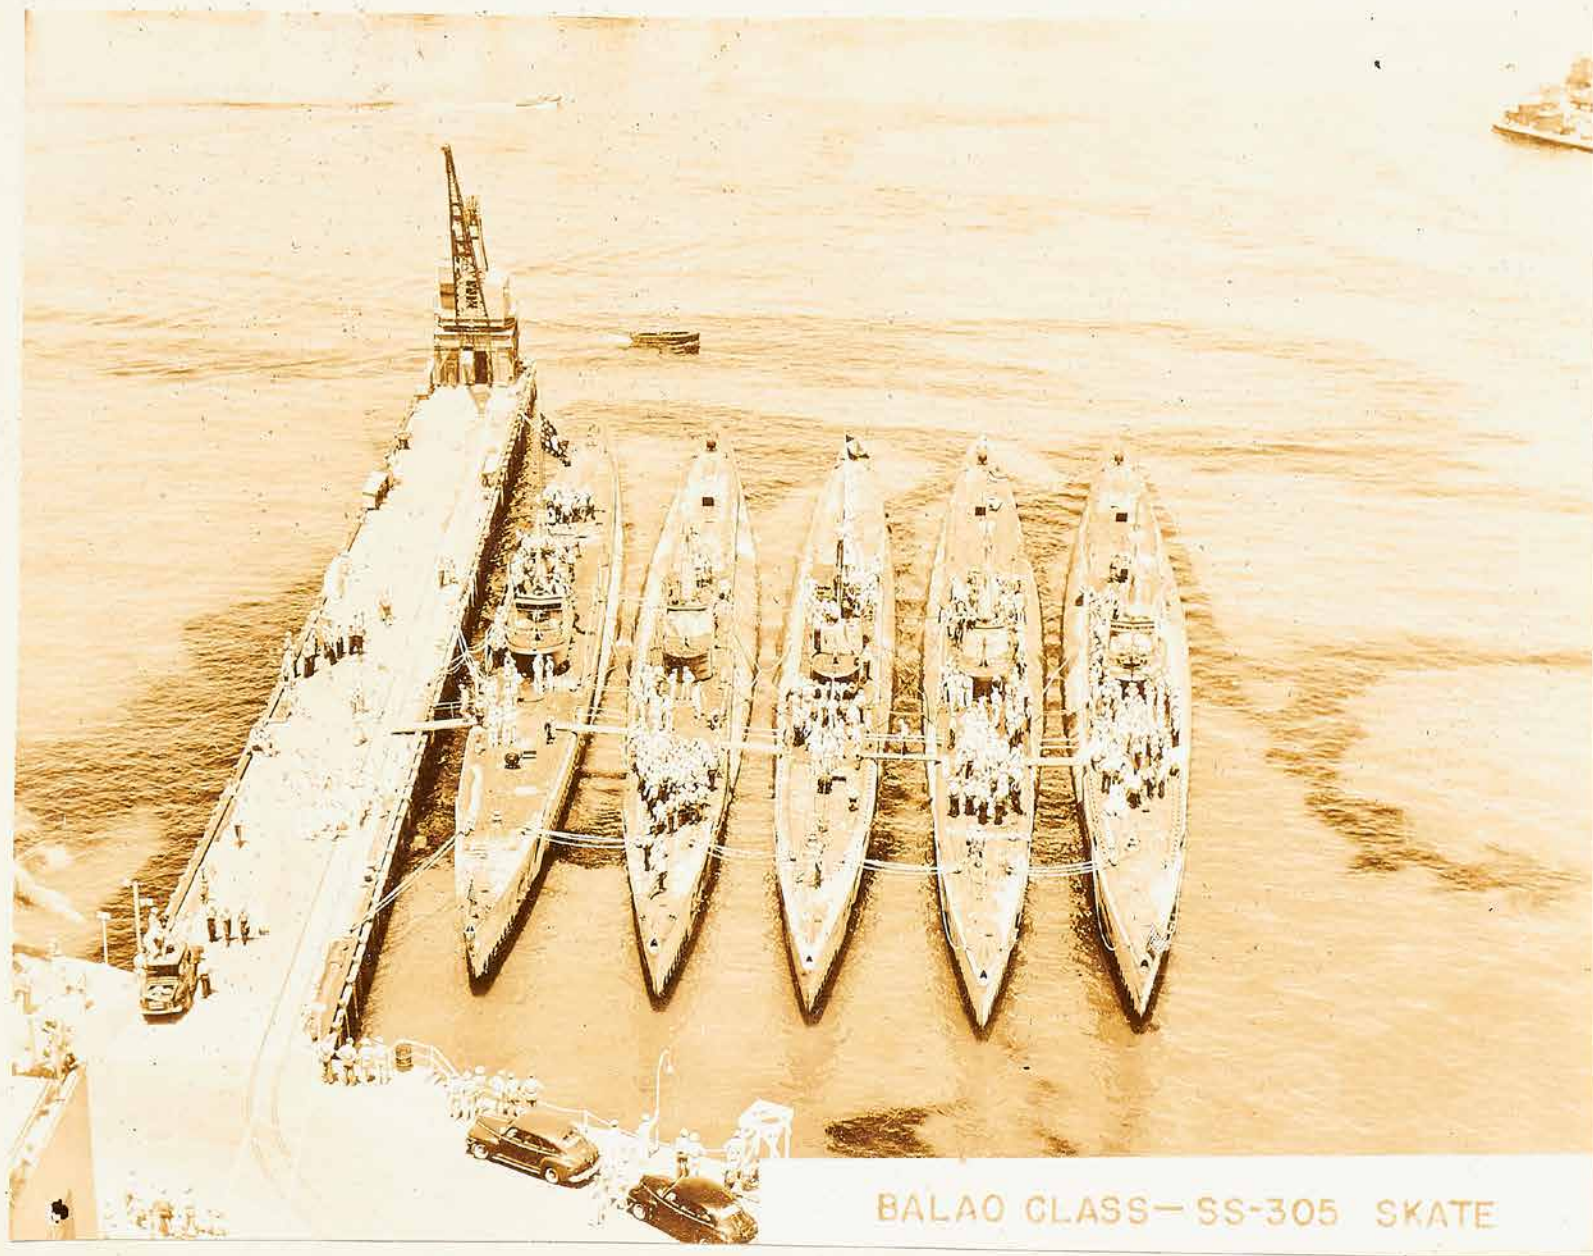

Photographs of the Disposition of Ships in Bikini Test of Atom Bomb

[Washington, D.C.: GPO? 1946]

\$800

LCI FORMATION

BALAO CLASS—SS-305 SKATE

BB-38 PENNSYLVANIA

AGC-7
MT. MCKINLEY